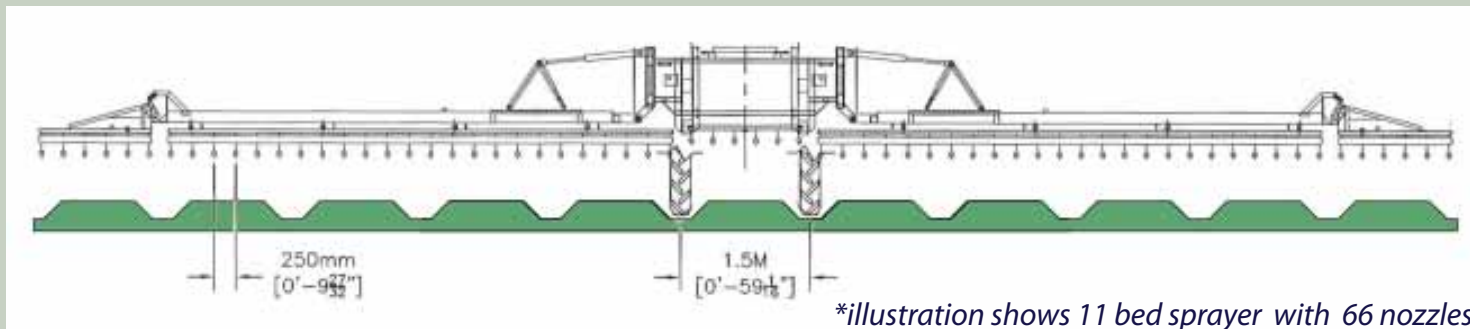

Row Crop Sprayer 450RC

- Covers 12 to 25 acres per tank at 6 to 12 gallons per acre
- 40–80 MaxCharge™ nozzles
- 35 to 60 ft. (10 to 18 m.) reach
- 150 gal. (567.8 L.) tank with optional 200 gal. (757 L.)
- 3050 lbs. (1384 kg.) dry weight (60 nozzles)
- Quality, heavy-duty construction
- Made in U.S.A.
- Requires 75 HP tractor minimum, but preferably 100 HP
- Control box with valve control and easy-to-see electrostatic charge indicators
- Compatible with most conventional chemicals and fungicides