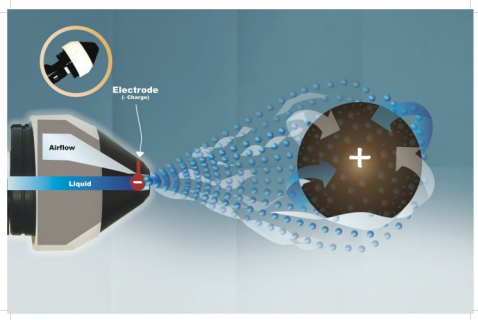

Greenhouse Sprayer

EPS

For larger commercial greenhouse growers

Single-phase

Triple-phase

Nozzles	1
Air Supply	Included
Electricity Required	Yes, 220 v single-phase or triple-phase
Liquid Container Type	5 gal. tank (18.9 L)
Dimensions	40"H x 22"W x 42"L (1 m x 0.6 m x 1.1 m)
Hose Length	150 foot air hose, standard
Weight	230 lbs, empty 270 lbs, full
Flow rate	2.8 gal / hour (10.6 L / hour)
Spray Range	15-20 foot range (4.6-6.1 m)
Additional Options	2-headed spraygun, Additional hose up to 250 ft. (76.2 m) max